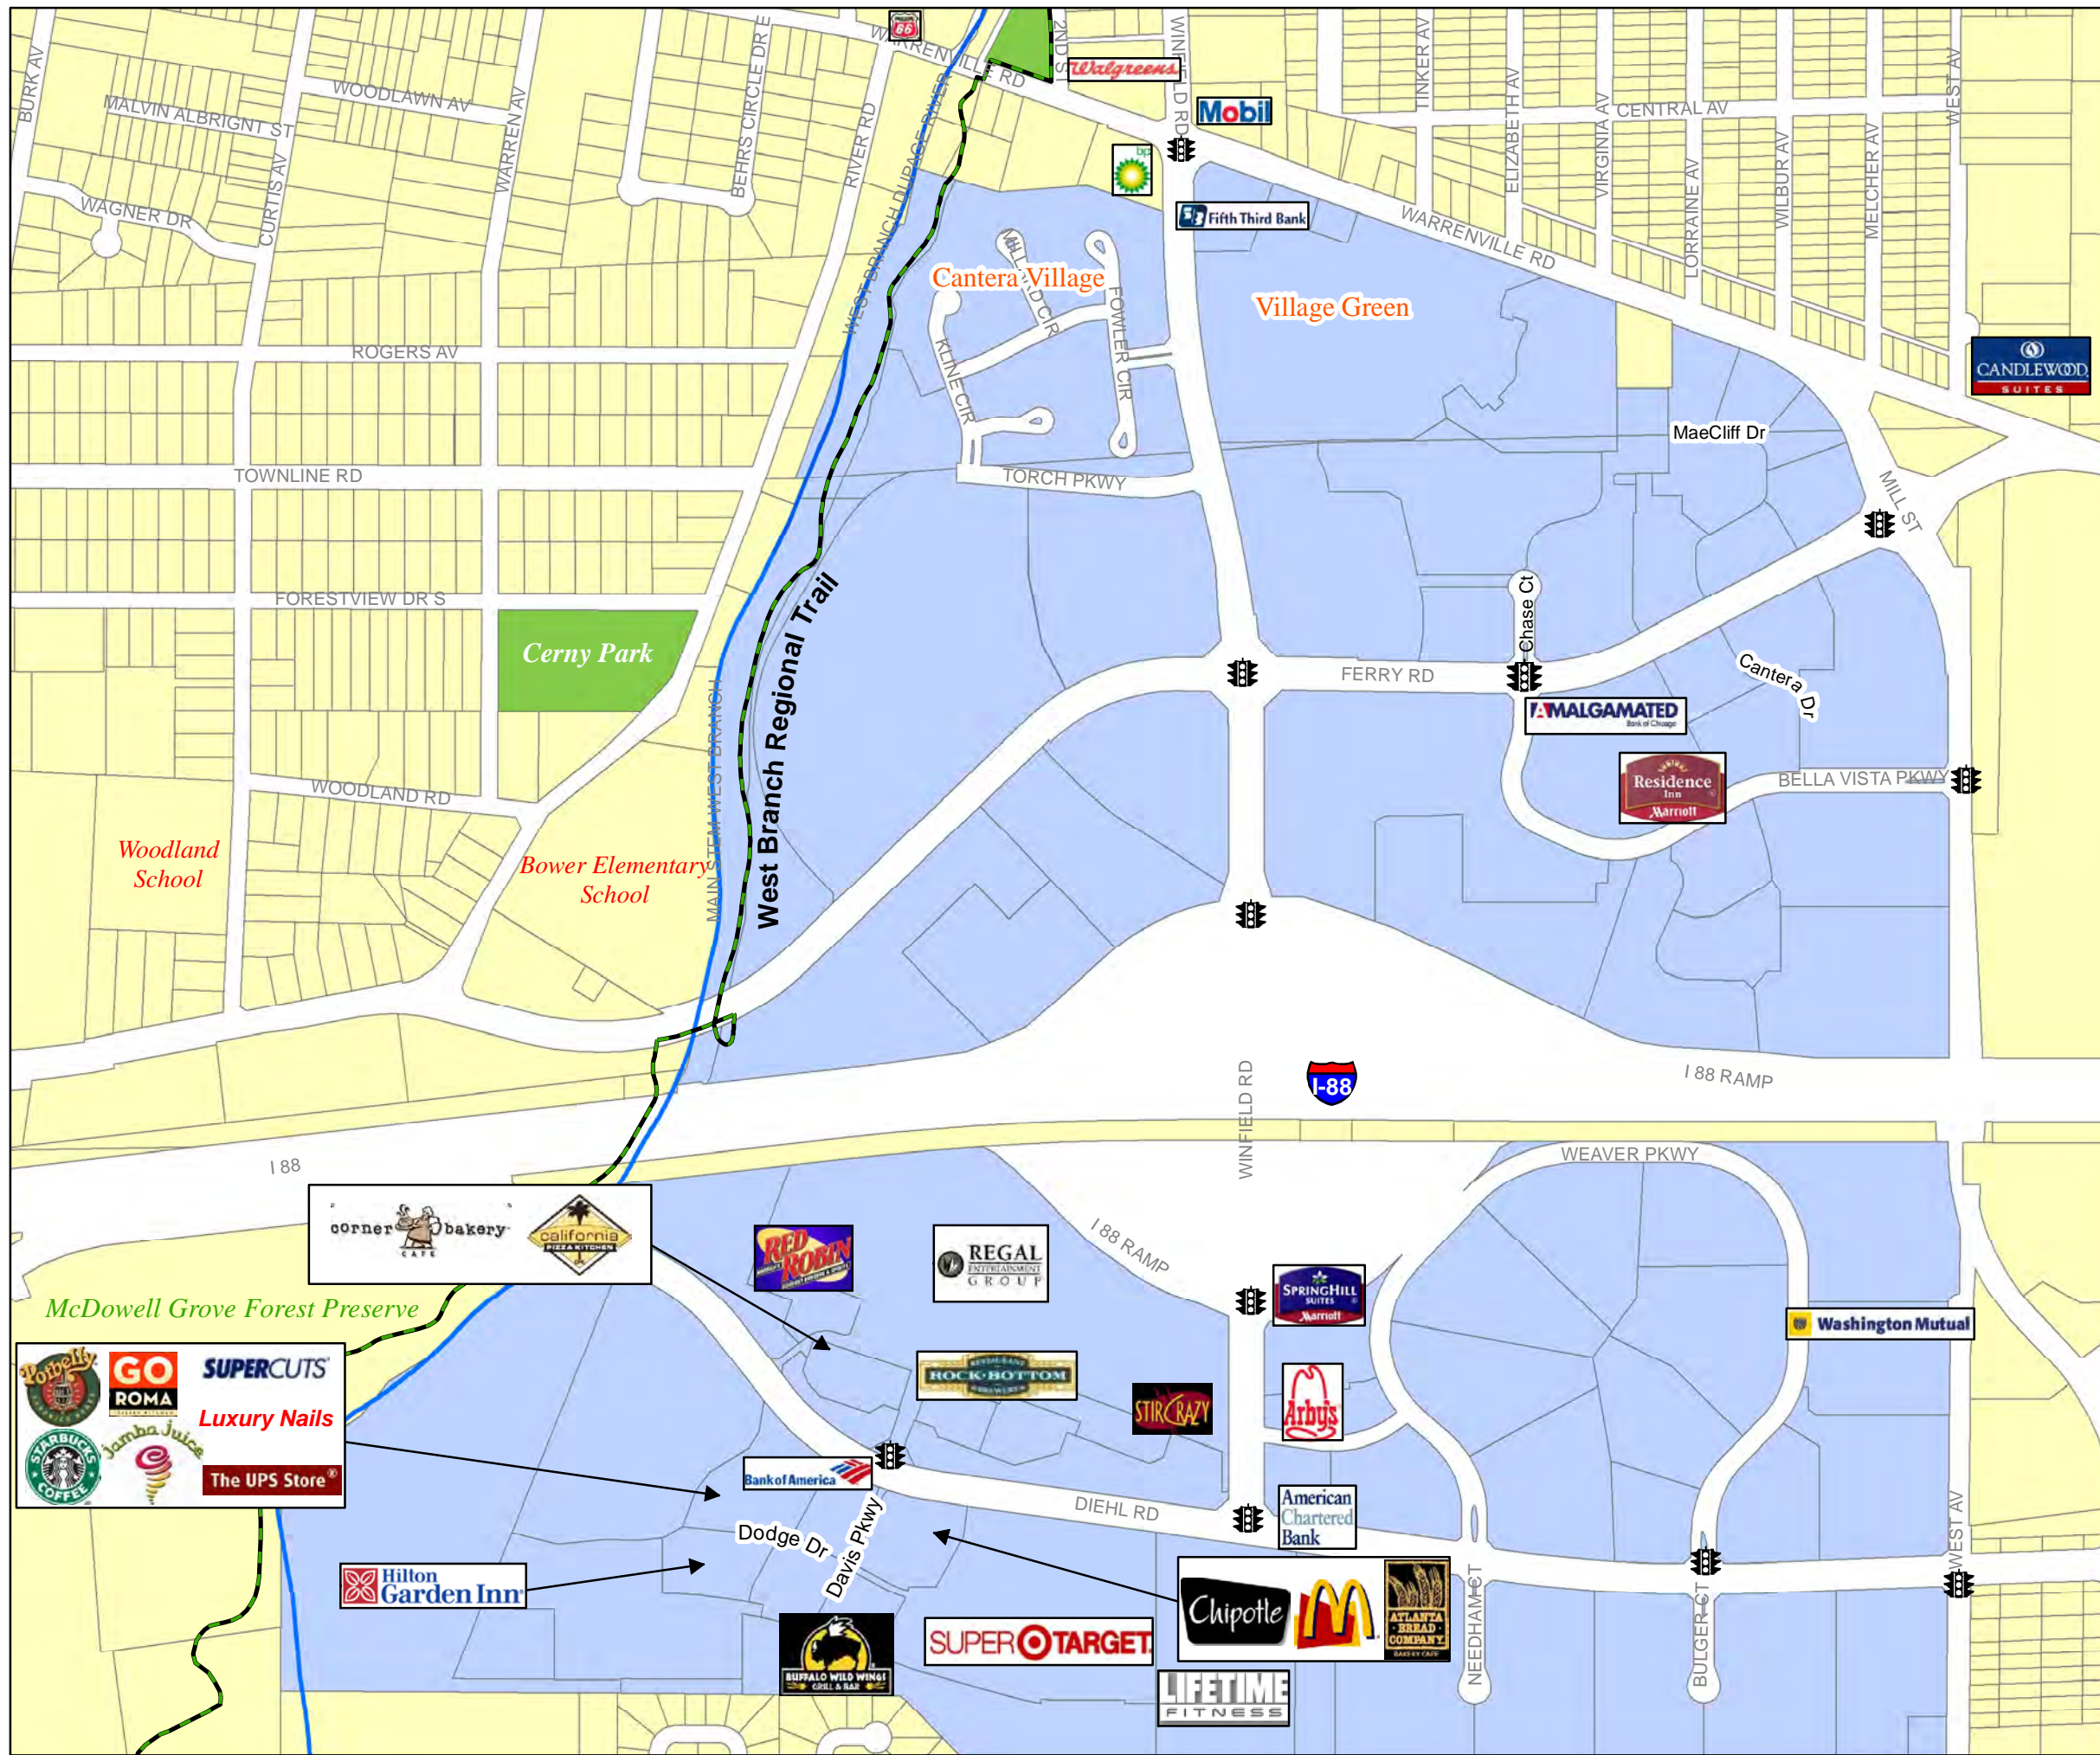

Cantera Business Map

BUSINESS	ADDRESS
Amalgamated Bank	28600 Bella Vista Pkwy
American Chartered Bank	4685 Winfield rd
Arby's	4405 Winfield Rd
Atlanta Bread Co.	28251 Diehl Rd
Bank of America	28301 Diehl Rd
BP	4101 Winfield Rd
Buffalo Wild Wings	28241 Diehl Rd
California Pizza Kitchen	28258 Diehl Rd (East)
Candlewood Suites	27W300 Warrenville Rd
Chipotle	28251 Diehl Rd
Corner Bakery	28258 Diehl Rd
Fifth Third Bank	3601 Winfield Rd
Go Roma	28361 Diehl Rd
Jamba Juice	28341 Diehl Rd
Luxury Nails	28341 Diehl Rd
McDonalds	28231 Diehl Rd
Mobil	28W050 Warrenville Rd
Phillip 66	28W244 Warrenville Rd
Potbelly Sandwich Works	28361 Diehl Rd
Red Robin	28260 Diehl Rd
Regal Cinemas	28250 Diehl Rd
Residence Inn	28500 Bella Vista Pkwy
Rock Bottom	28256 Diehl Rd
Spring Hill Suites	4305 Weaver Pkwy
Starbucks	28341 Diehl Rd
Stir Crazy	28252 Diehl Rd
Supercuts	28361 Diehl Rd
SuperTarget	28201 Diehl Rd
The UPS Store	28361 Diehl Rd
Walgreens	28W104 Warrenville Rd
Washington Mutual	4525 Weaver Pkwy