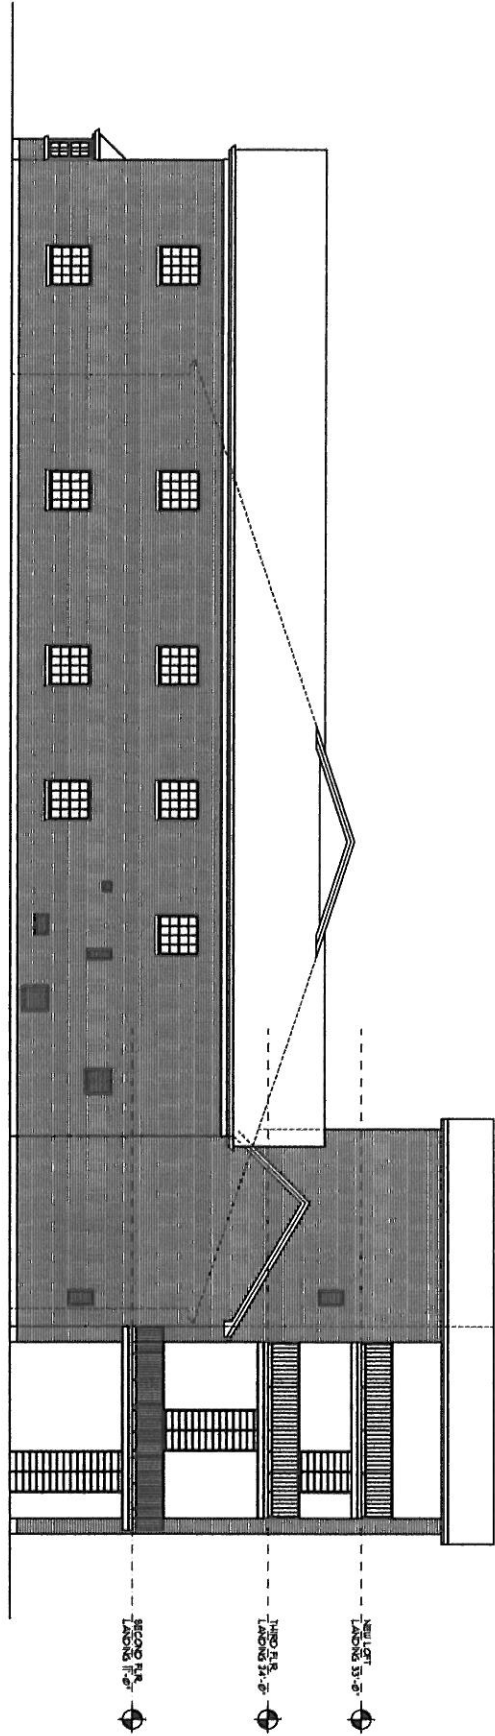

12 east elevation

SCALE: 3/16" = 1'-0"

2 north elevation

SCALE: 3/16" = 1'-0"

P2

Warrenville Fire Department – Station 1  
 3 S. 472 Batavia Road, Warrenville, IL.

1  
P2 east elevation

SCALE: 3/16" = 1'-0"

2  
P2 north elevation

SCALE: 3/16" = 1'-0"

P3

Warrenville Fire Department - Station 1  
3 S. 472 Batavia Road, Warrenville, IL.

dod  
architecture  
derrick architecture  
101 South Cedar Street  
Warrenville, Illinois 60091  
Tel: 630.237.2292