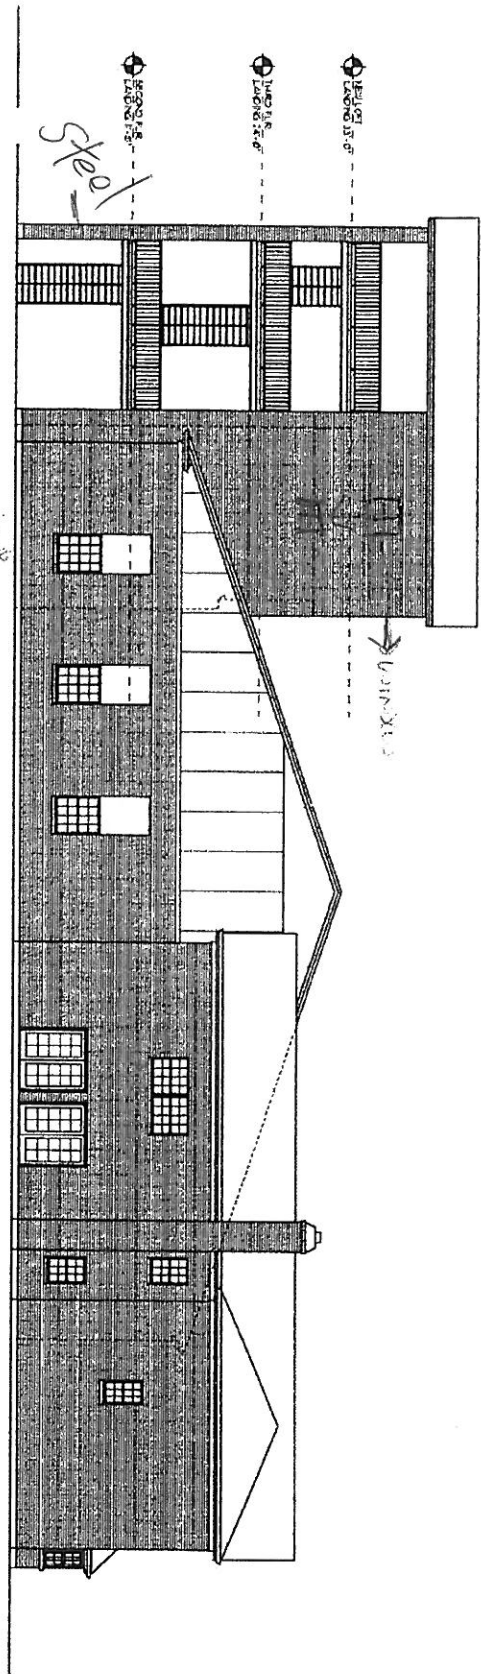

12 east elevation

SCALE: 3/16" = 1'-0"

2 north elevation

SCALE: 3/16" = 1'-0"

P2

Warrenville Fire Department – Station 1  
 3 S. 472 Batavia Road, Warrenville, IL.

1  
P2 east elevation

SCALE: 3/16" = 1'-0"

2  
P2 north elevation

SCALE: 3/16" = 1'-0"

P3

Warrenville Fire Department - Station 1  
3 S. 472 Batavia Road, Warrenville, IL.

dod  
architecture  
derrick architecture  
101 South Cedar Street  
Warrenville, Illinois 60091  
Tel: 630.237.2292