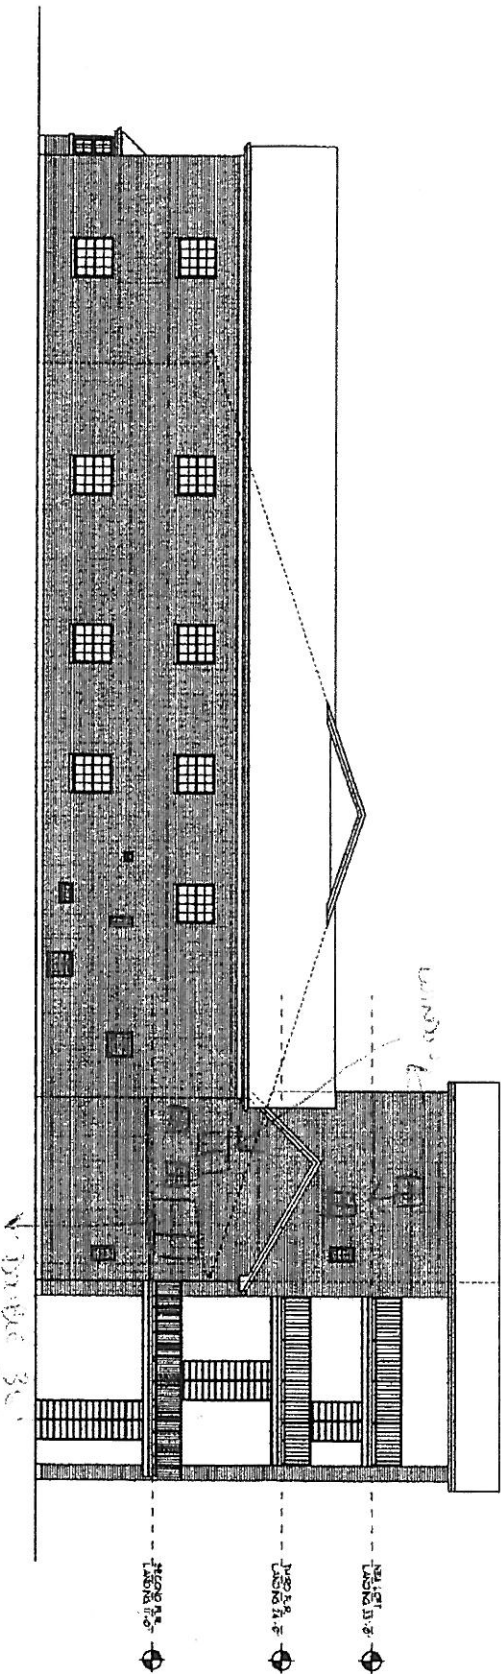

12 east elevation

SCALE: 3/16" = 1'-0"

2 north elevation

SCALE: 3/16" = 1'-0"

P2

Warrenville Fire Department – Station 1  
 3 S. 472 Batavia Road, Warrenville, IL.

1  
P2 east elevation

SCALE: 3/16" = 1'-0"