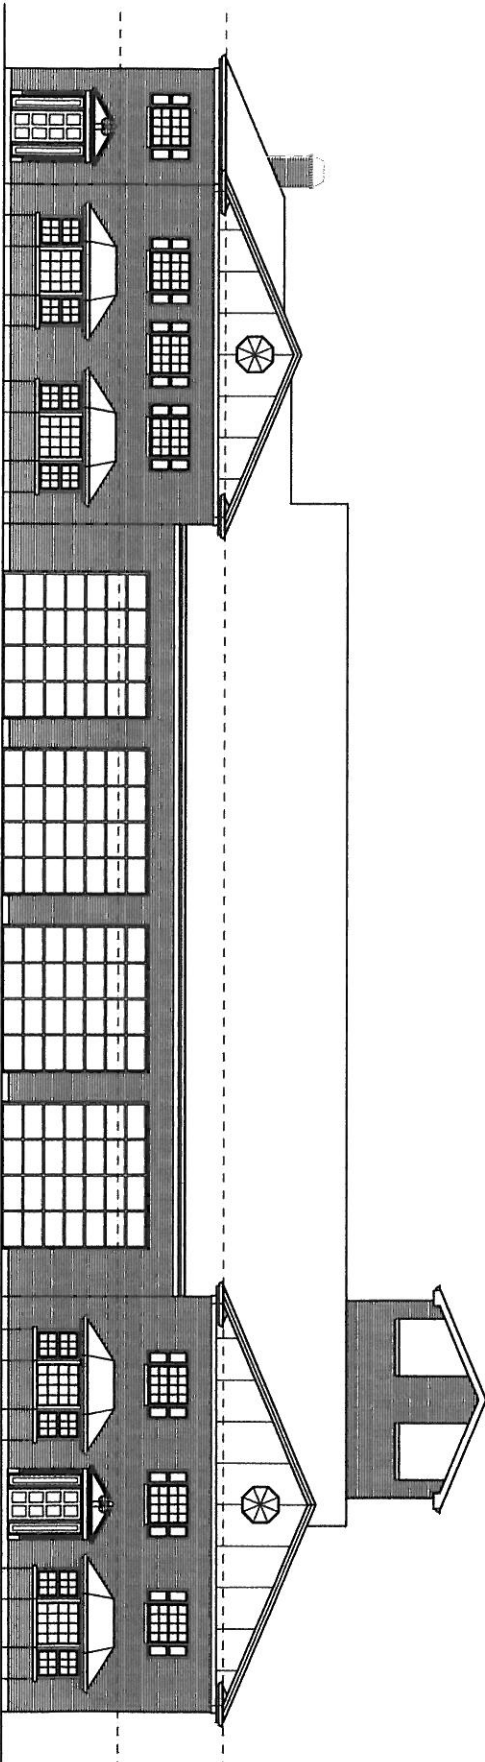

12 east elevation

SCALE: 3/16" = 1'-0"

2 north elevation

SCALE: 3/16" = 1'-0"

P2

Warrenville Fire Department – Station 1  
 3 S. 472 Batavia Road, Warrenville, IL.

1  
P2 east elevation

SCALE: 3/16" = 1'-0"