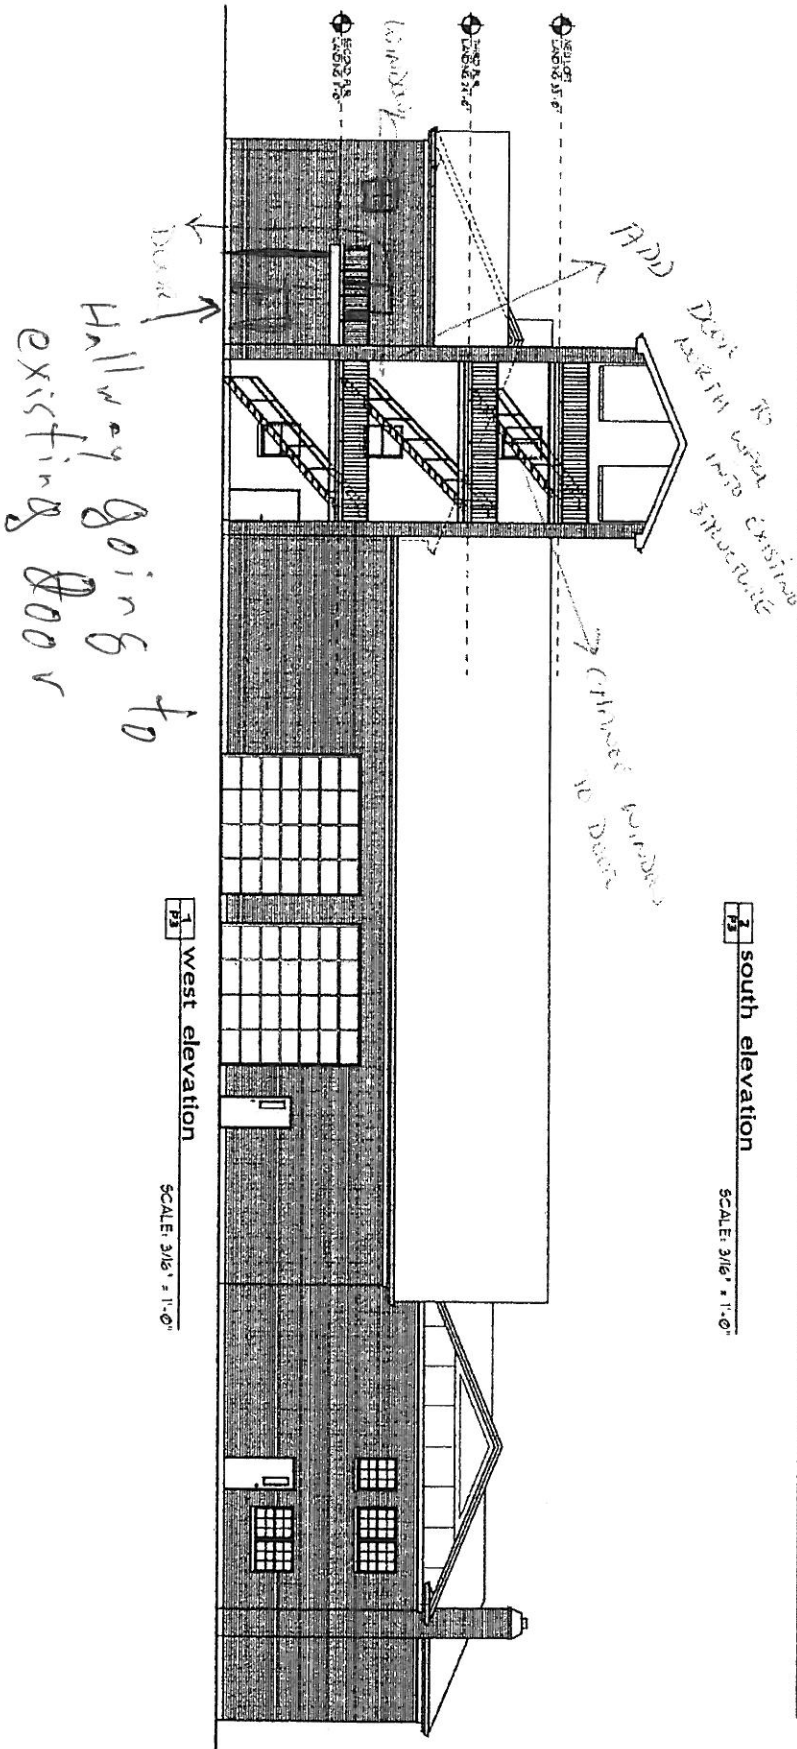

12 east elevation

SCALE: 3/16" = 1'-0"

2 north elevation

SCALE: 3/16" = 1'-0"

P2

Warrenville Fire Department – Station 1  
 3 S. 472 Batavia Road, Warrenville, IL.

1  
P2 east elevation

SCALE: 3/16" = 1'-0"

2  
P2 north elevation

SCALE: 3/16" = 1'-0"

P3

Warrenville Fire Department - Station 1  
3 S. 472 Batavia Road, Warrenville, IL.

dod  
architecture  
derrick architecture  
101 South Cedar Street  
Warrenville, Illinois 60091  
Tel: 630.237.2292