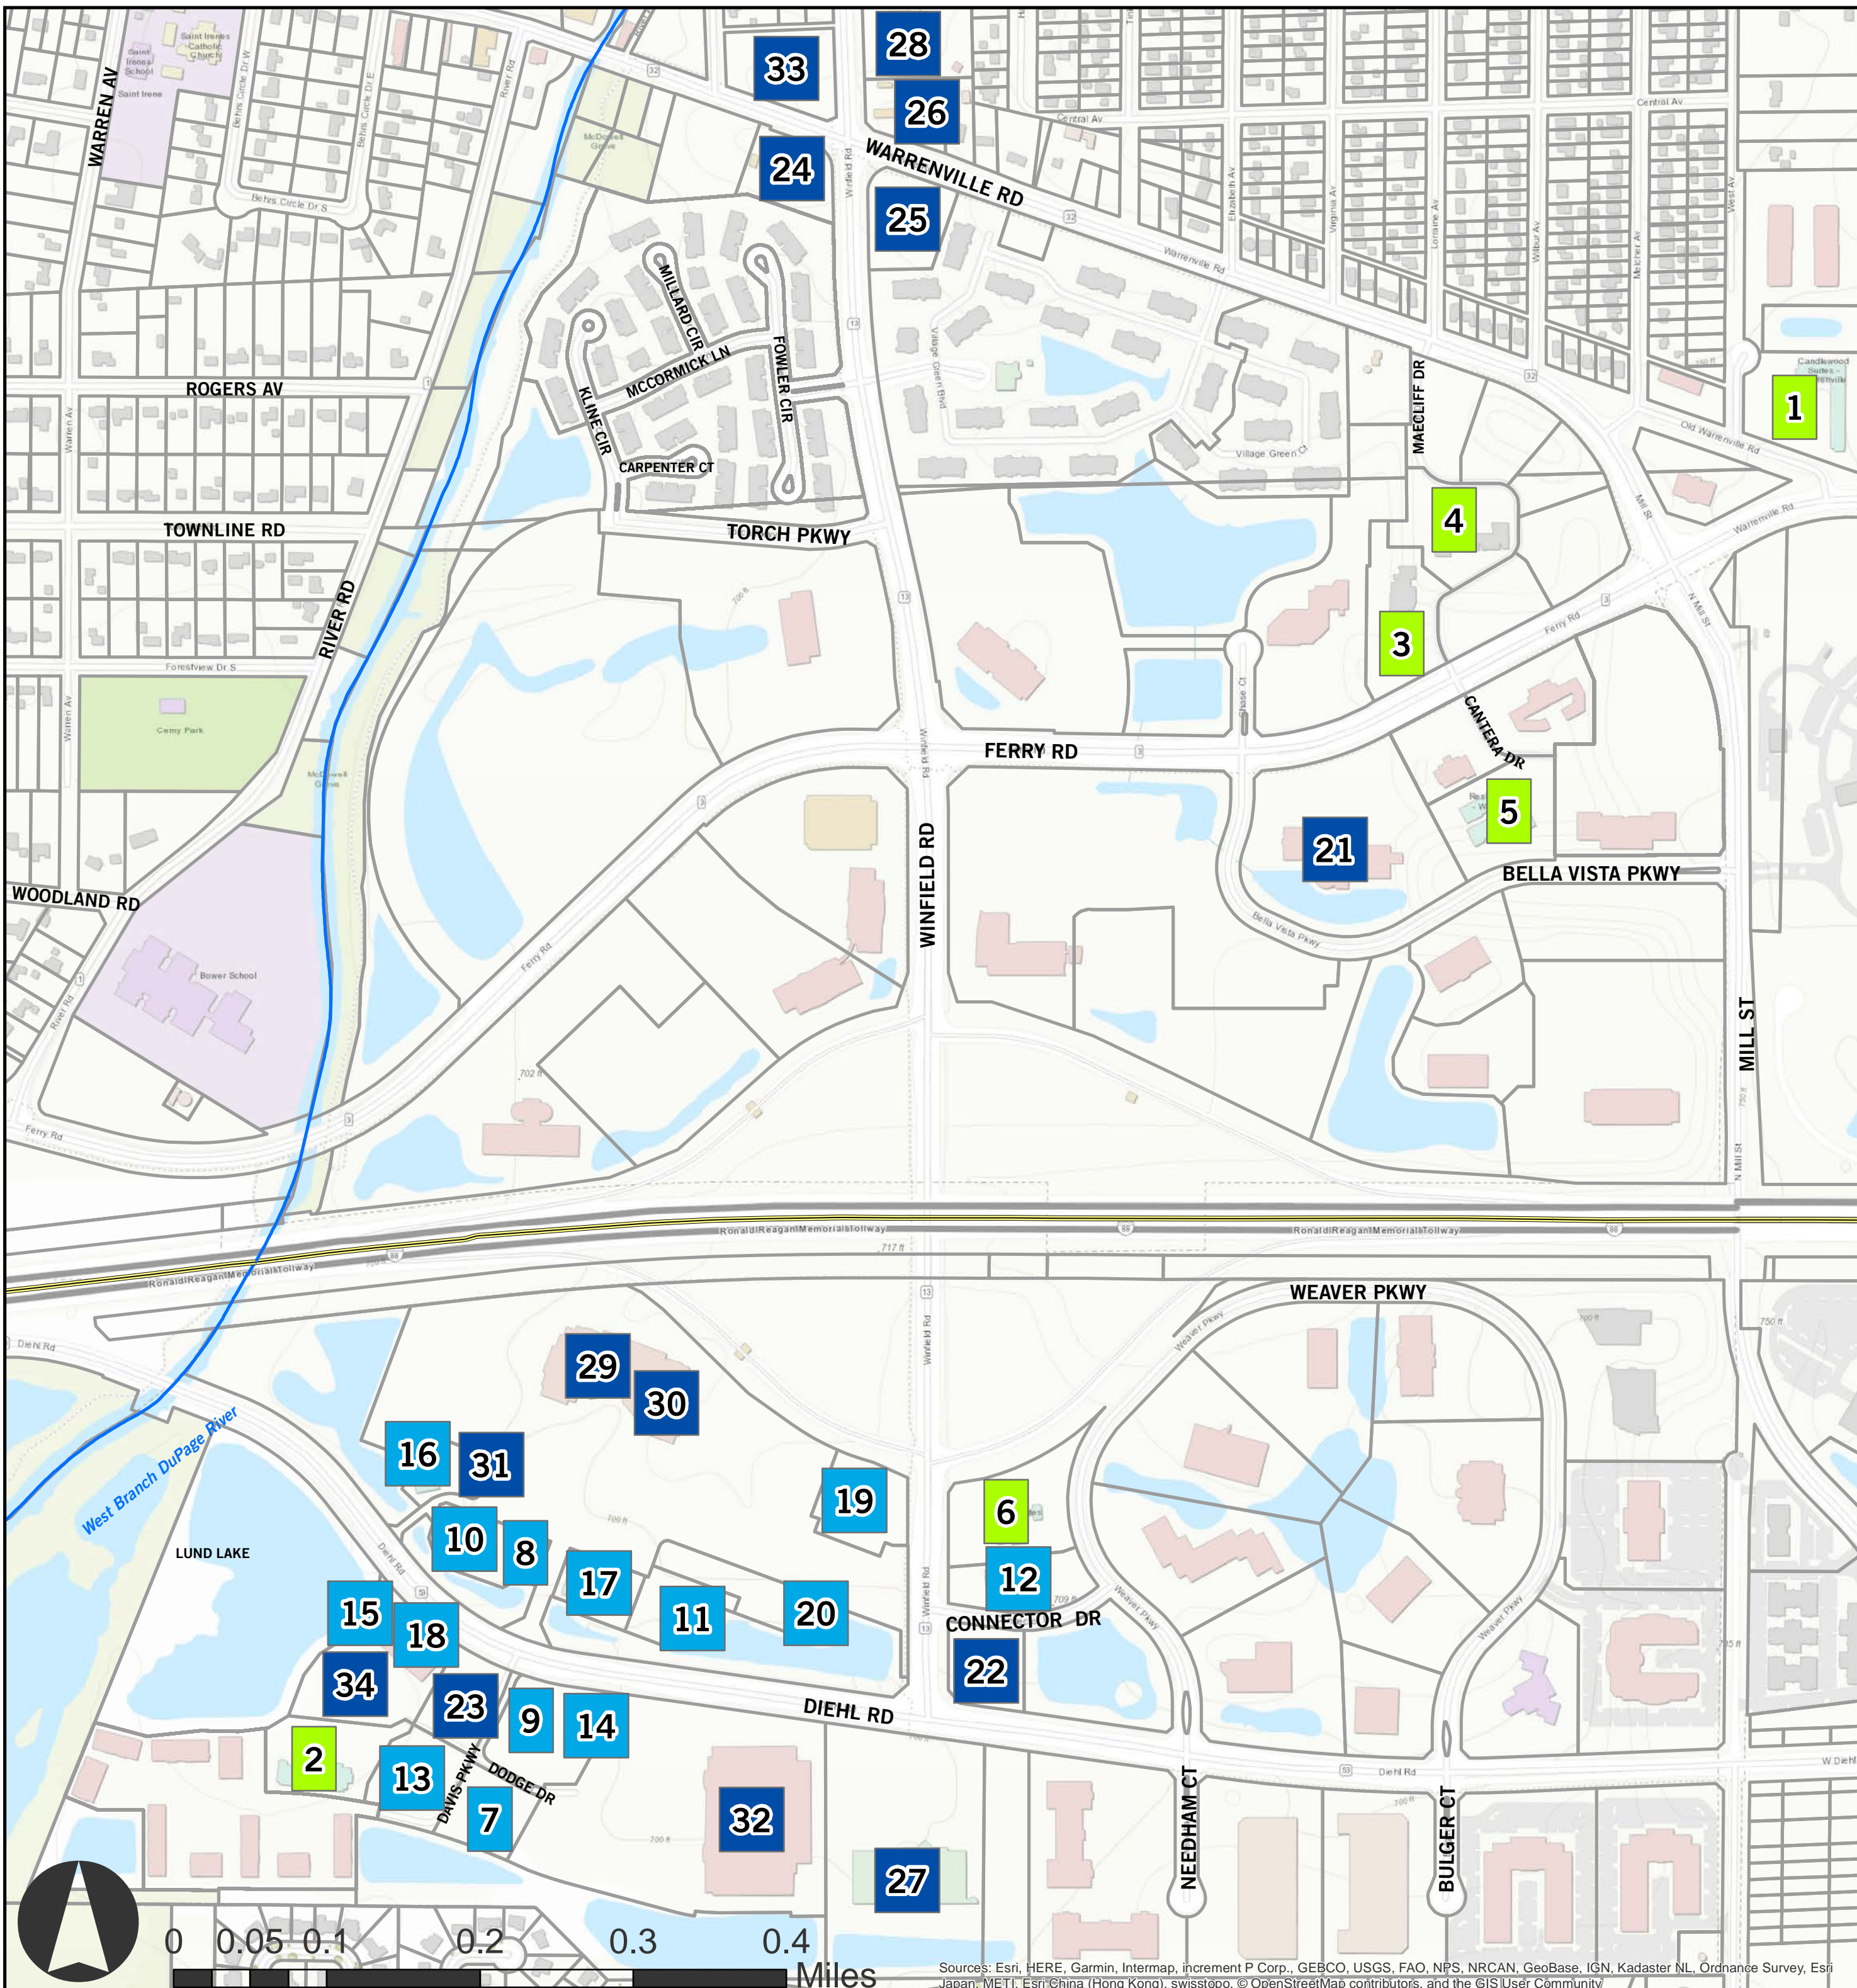

WARRENVILLE Cantera Businesses Map

Community Development Department
630.393.9050 www.warrenville.il.us
August 2018

Accomodations

- 1 Candlewood Suites 27W300 Warrenville Rd
- 2 Hilton Garden Inn 28351 Dodge Dr
- 3 Hyatt Place 27576 Maecliff Dr
- 4 Hyatt House 27554 Maecliff Dr
- 5 Residence Inn 28500 Bella Vista Pkwy
- 6 SpringHill Suites 4305 Weaver Pkwy

Restaurants

- 7 Buffalo Wild Wings 28241 Diehl Rd
- 8 California Pizza Kitchen 28258 Diehl Rd
- 9 Chipotle 28251 Diehl Rd
- 10 Corner Bakery Cafe 28258 Diehl Rd
- 11 Eddie Merlot's 28254 Diehl Rd
- 12 Skippy's Gyros 4405 Winfield Rd
- 13 Masala 28331 Dodge Dr
- 14 Mcdonald's 28231 Diehl Rd
- 15 Potbelly Sandwich Shop 28361 Diehl Rd
- 16 Red Robin 28260 Diehl Rd
- 17 Rock Bottom 28256 Diehl Rd
- 18 Starbucks 28341 W Diehl Rd Unit B1
- 19 Chuy's 28244 Diehl Rd
- 20 Twin Peaks 28252 Diehl Rd

Services/Misc

- 21 Amalgamated Bank 28600 Bella Vista Pkwy
- 22 American Chartered Bank 4685 Winfield Rd
- 23 Bank of America 28301 Diehl Rd
- 24 BP Gas Station 28W125 Warrenville Rd
- 25 Fifth Third Bank 3601 Winfield Rd
- 26 Mobil Gas Station 28W050 Warrenville Rd
- 27 Lifetime Fitness 28141 Diehl Rd
- 28 NorthStar Credit Union 3S555 Winfield Rd
- 29 Regal Cinemas 28250 Diehl Rd
- 30 Main Event Entertainment 28248 Diehl Rd
- 31 Spotted Paw Grooming 28341 Diehl Rd
- 32 Super Target 28201 Diehl Rd
- 33 Walgreens 28w104 Warrenville Rd
- 34 Jazza Nail Studio 28361 Diehl Rd Unit B

Sources: Esri, HERE, Garmin, Intermap, increment P Corp., GEBCO, USGS, FAO, NPS, NRCAN, GeoBase, IGN, Kadaster NL, Ordnance Survey, Esri Japan, METI, Esri/China (Hong Kong), swisstopo, © OpenStreetMap contributors, and the GIS User Community